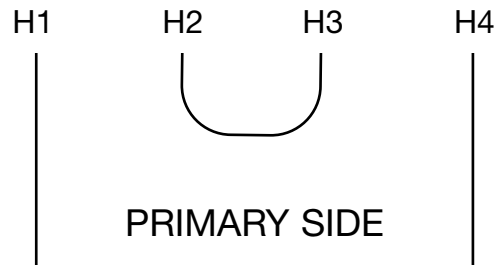

SERVICE INSTRUCTIONS

www.keatingofchicago.com

1-800-KEATING

KEATING
OF CHICAGO, INC.®

WIRING INSTRUCTIONS FOR TRANSFORMER

SECONDARY SIDE

440V - 110V

PRIMARY SIDE

SECONDARY SIDE

440V - 220V

PRIMARY SIDE

*White - X
Black - H1

(213K2)
TRANSFORMER
PART #008410

(213K2)
TRANSFORMER
PART #004374