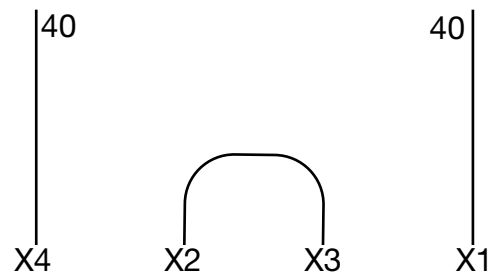

SERVICE INSTRUCTIONS

www.keatingofchicago.com

1-800-KEATING

KEATING
OF CHICAGO, INC.®

WIRING INSTRUCTIONS FOR TRANSFORMER

SECONDARY SIDE

440V - 110V

PRIMARY SIDE

SECONDARY SIDE

440V - 220V

PRIMARY SIDE

*White - X
Black - H1

(213K2)
TRANSFORMER
PART #008410

(213K2)
TRANSFORMER
PART #004374