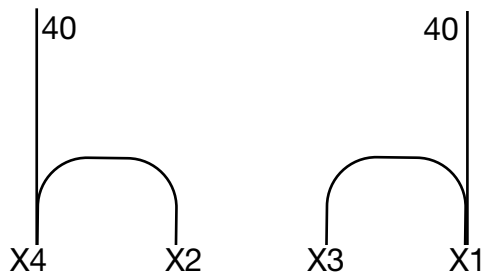

SERVICE INSTRUCTIONS

www.keatingofchicago.com

1-800-KEATING

KEATING
OF CHICAGO, INC.®

WIRING INSTRUCTIONS FOR TRANSFORMER

SECONDARY SIDE

440V - 110V

PRIMARY SIDE

SECONDARY SIDE

440V - 220V

PRIMARY SIDE

*White - X
Black - H1

(213K2)
TRANSFORMER
PART #008410

(213K2)
TRANSFORMER
PART #004374