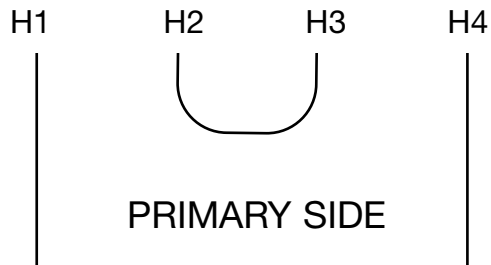

SERVICE INSTRUCTIONS

www.keatingofchicago.com

1-800-KEATING

KEATING
OF CHICAGO, INC.®

WIRING INSTRUCTIONS FOR TRANSFORMER

SECONDARY SIDE

440V - 110V

PRIMARY SIDE

SECONDARY SIDE

440V - 220V

PRIMARY SIDE

*White - X
Black - H1

(213K2)
TRANSFORMER
PART #008410

(213K2)
TRANSFORMER
PART #004374